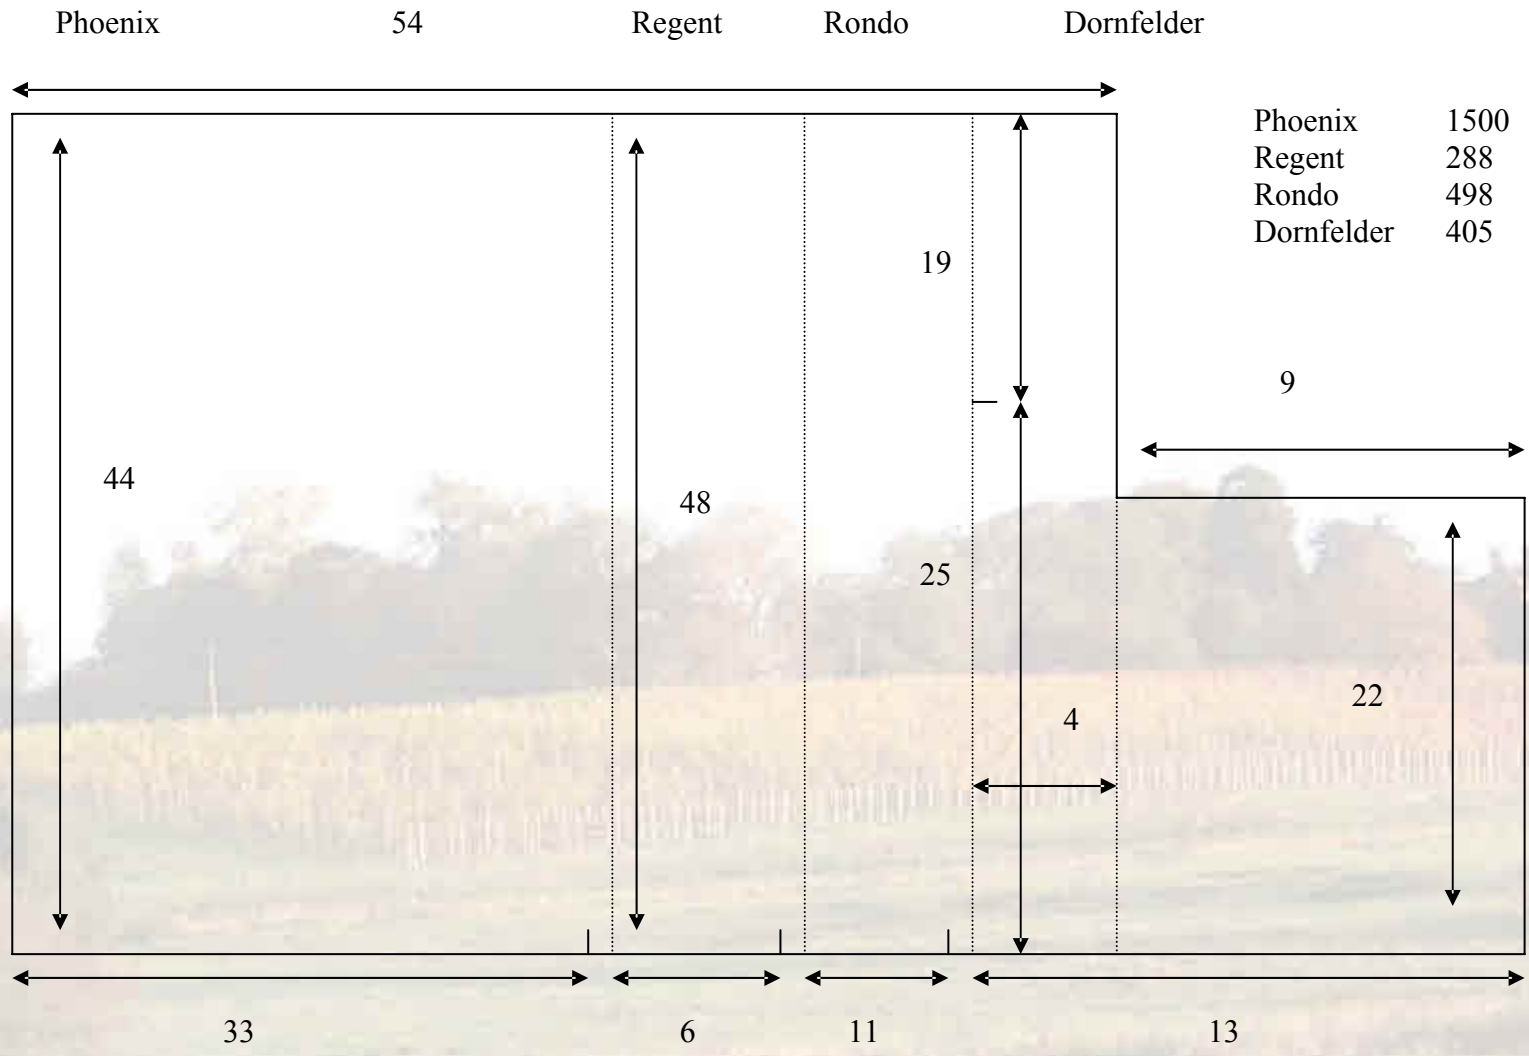

Tern Valley Vineyard - Layout

Phoenix	1500
Regent	288
Rondo	498
Dornfelder	405